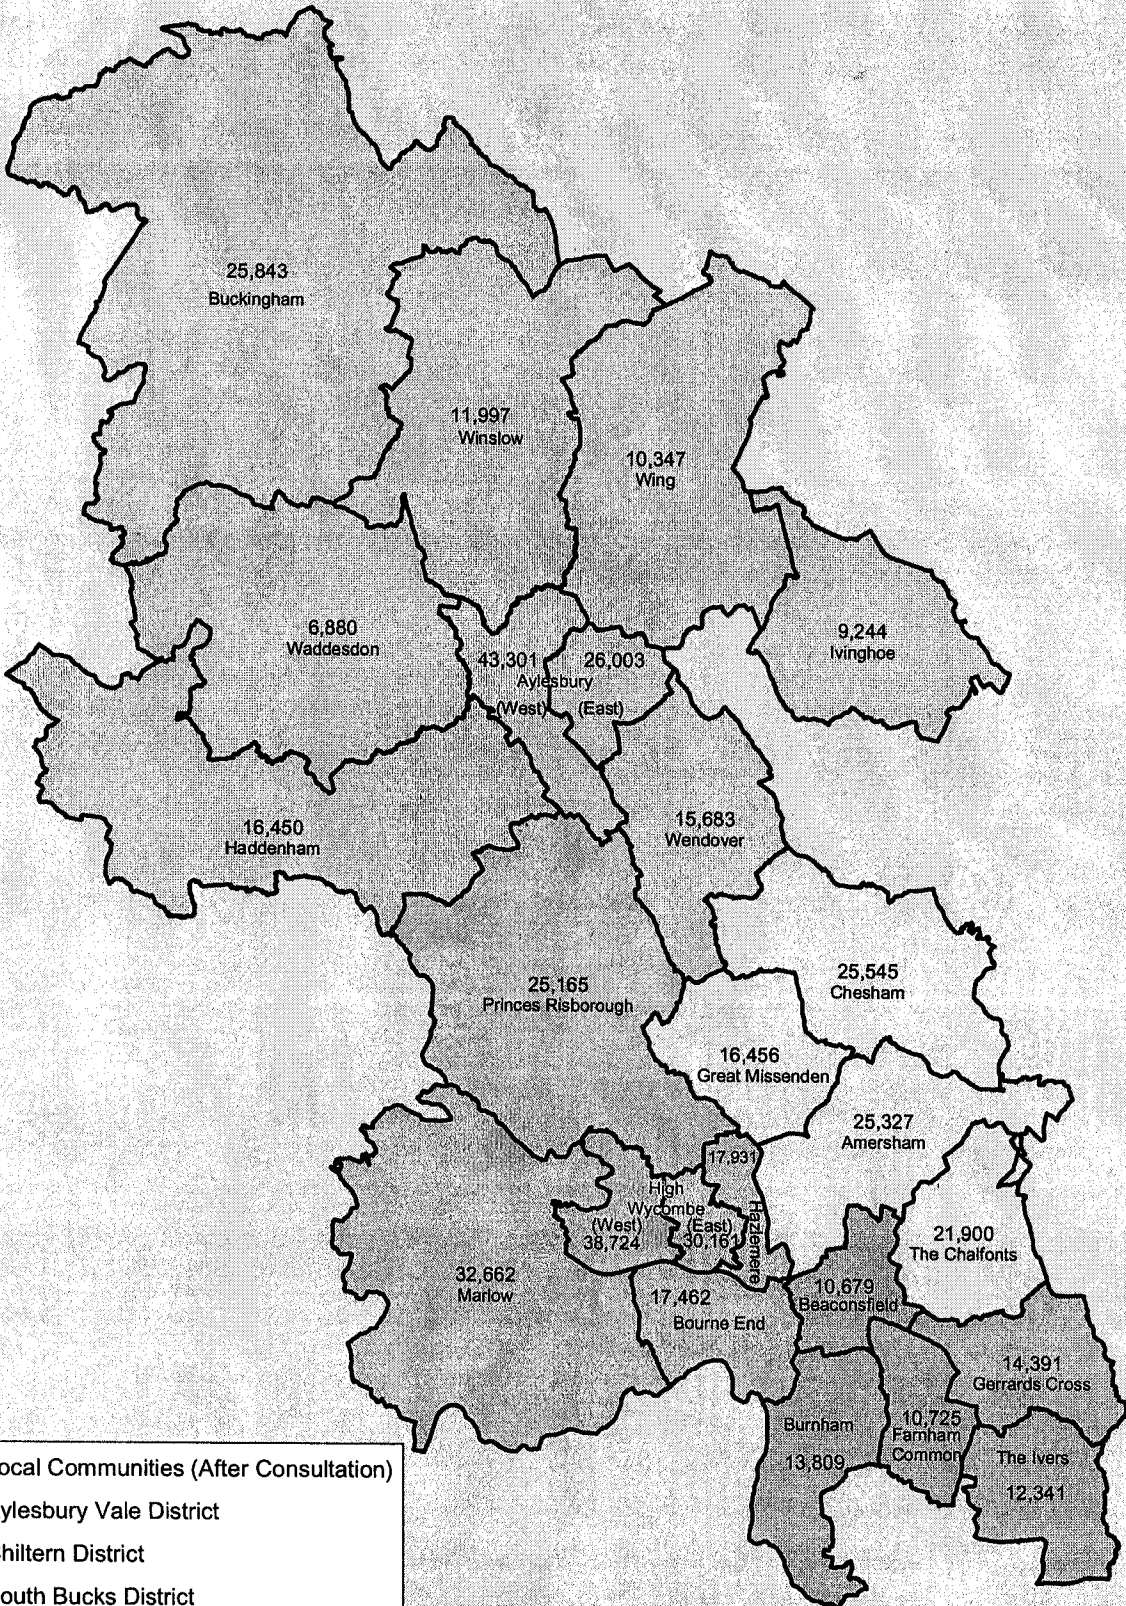

Local Communities

The  
Research  
Team

Local Communities (After Consultation)  
 Aylesbury Vale District  
 Chiltern District  
 South Bucks District  
 Wycombe District  
 32,662 = Resident Population