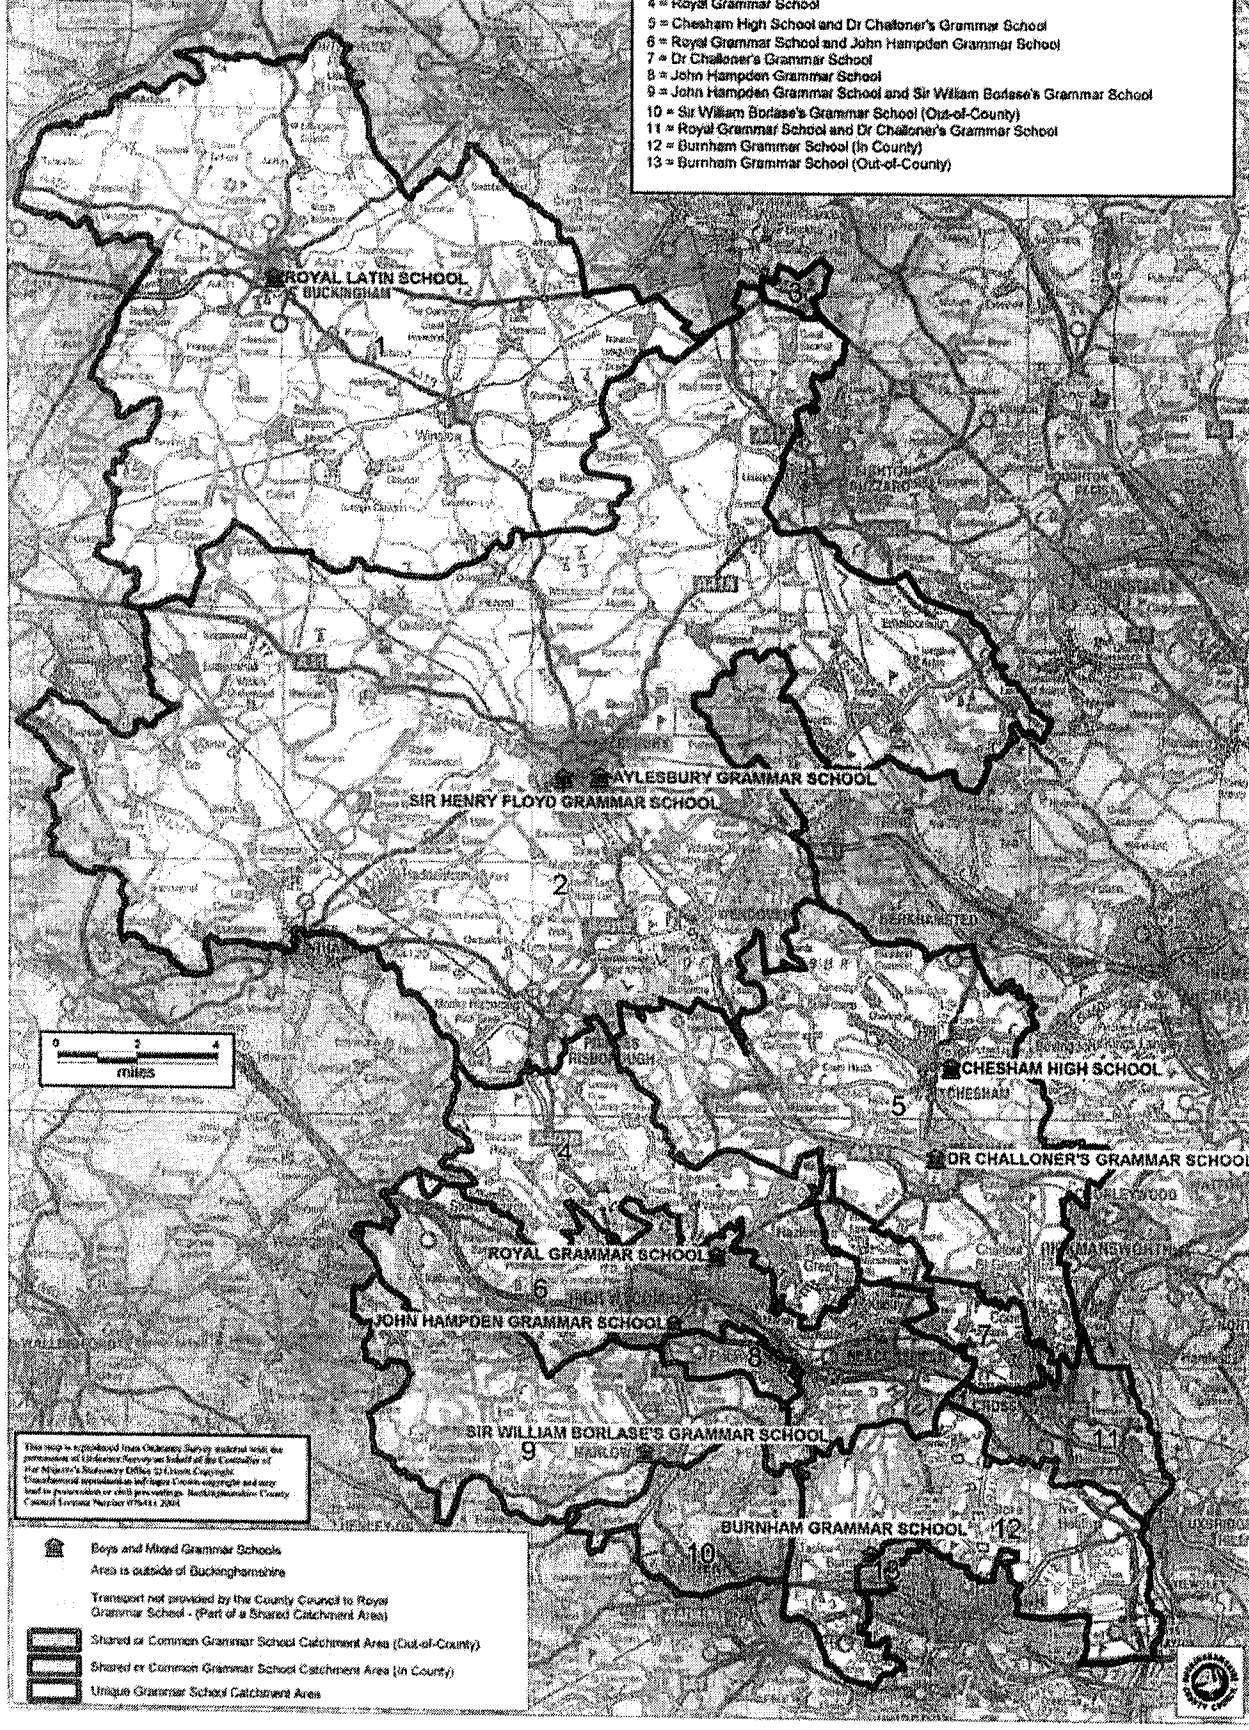

APPENDIX 6

Grammar School Catchment Areas from September 2005 (Boys Places)

- Proposed Grammar School Catchment Areas (Boys Places)
- 1 = Royal Latin School
 - 2 = Aylesbury Grammar School and Sir Henry Floyd Grammar School (In County)
 - 3 = Aylesbury Grammar School and Sir Henry Floyd Grammar School (Out-of-County)
 - 4 = Royal Grammar School
 - 5 = Chesham High School and Dr Challoner's Grammar School
 - 6 = Royal Grammar School and John Hampden Grammar School
 - 7 = Dr Challoner's Grammar School
 - 8 = John Hampden Grammar School
 - 9 = John Hampden Grammar School and Sir William Borlase's Grammar School
 - 10 = Sir William Borlase's Grammar School (Out-of-County)
 - 11 = Royal Grammar School and Dr Challoner's Grammar School
 - 12 = Burnham Grammar School (In County)
 - 13 = Burnham Grammar School (Out-of-County)

SOURCE: LEA.