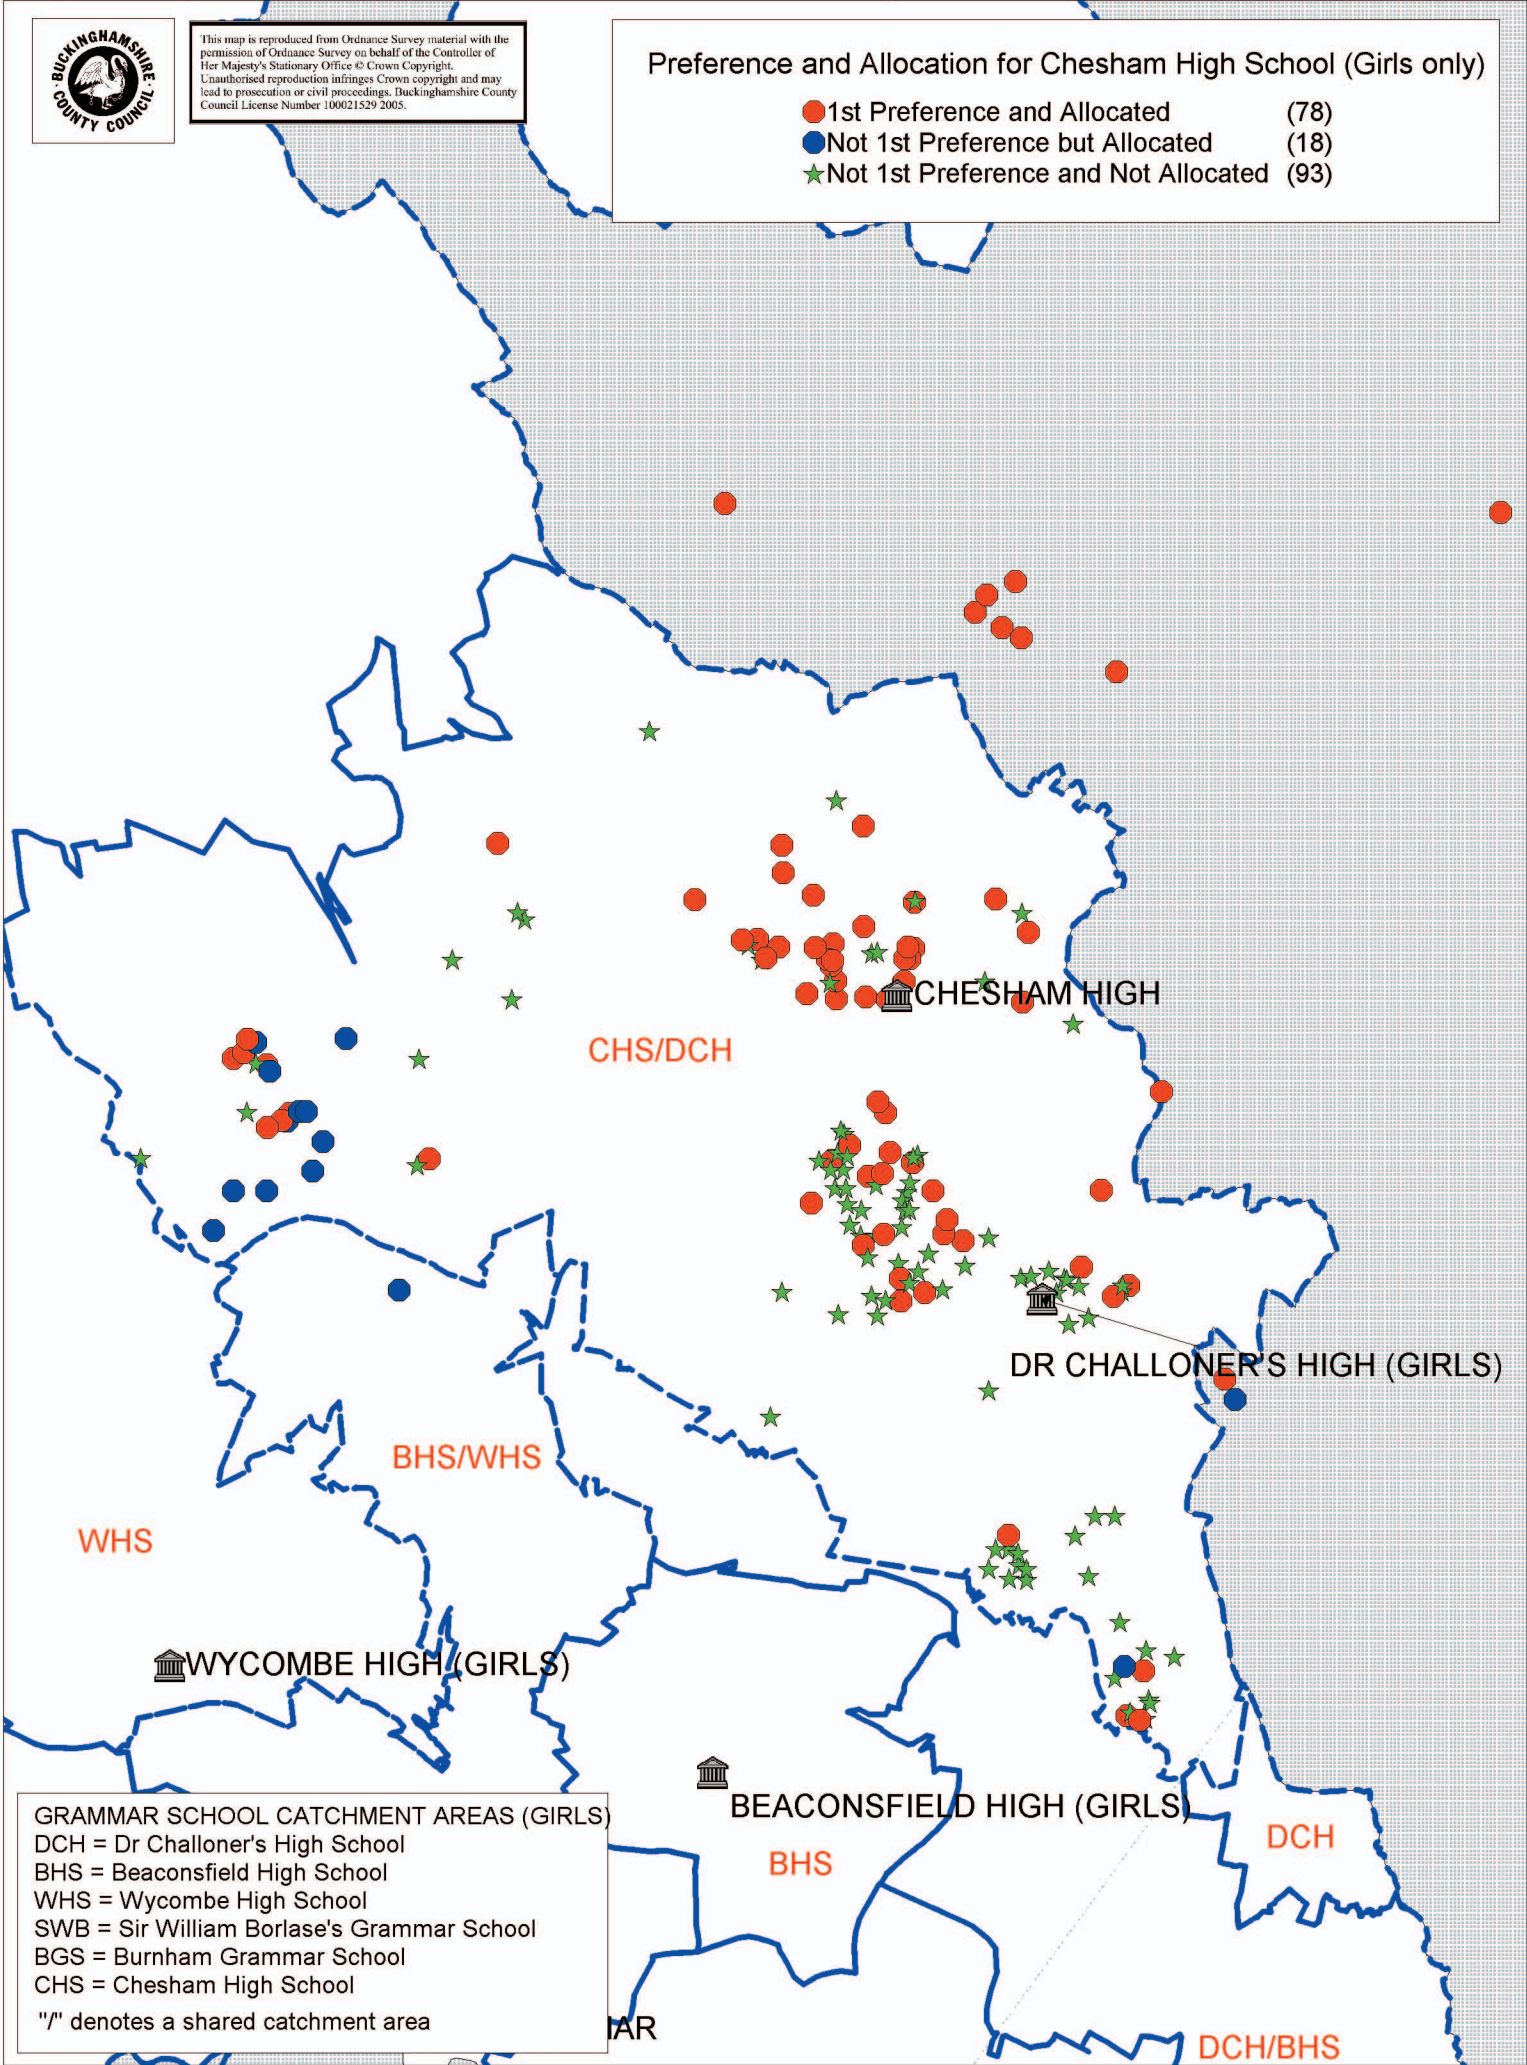

Sept 2005 preference and allocations for Chesham High School (Girls only)

Preference and Allocation for Chesham High School (Girls only)

- 1st Preference and Allocated (78)
- Not 1st Preference but Allocated (18)
- ★ Not 1st Preference and Not Allocated (93)

GRAMMAR SCHOOL CATCHMENT AREAS (GIRLS)
DCH = Dr Challoner's High School
BHS = Beaconsfield High School
WHS = Wycombe High School
SWB = Sir William Borlase's Grammar School
BGS = Burnham Grammar School
CHS = Chesham High School
"/" denotes a shared catchment area