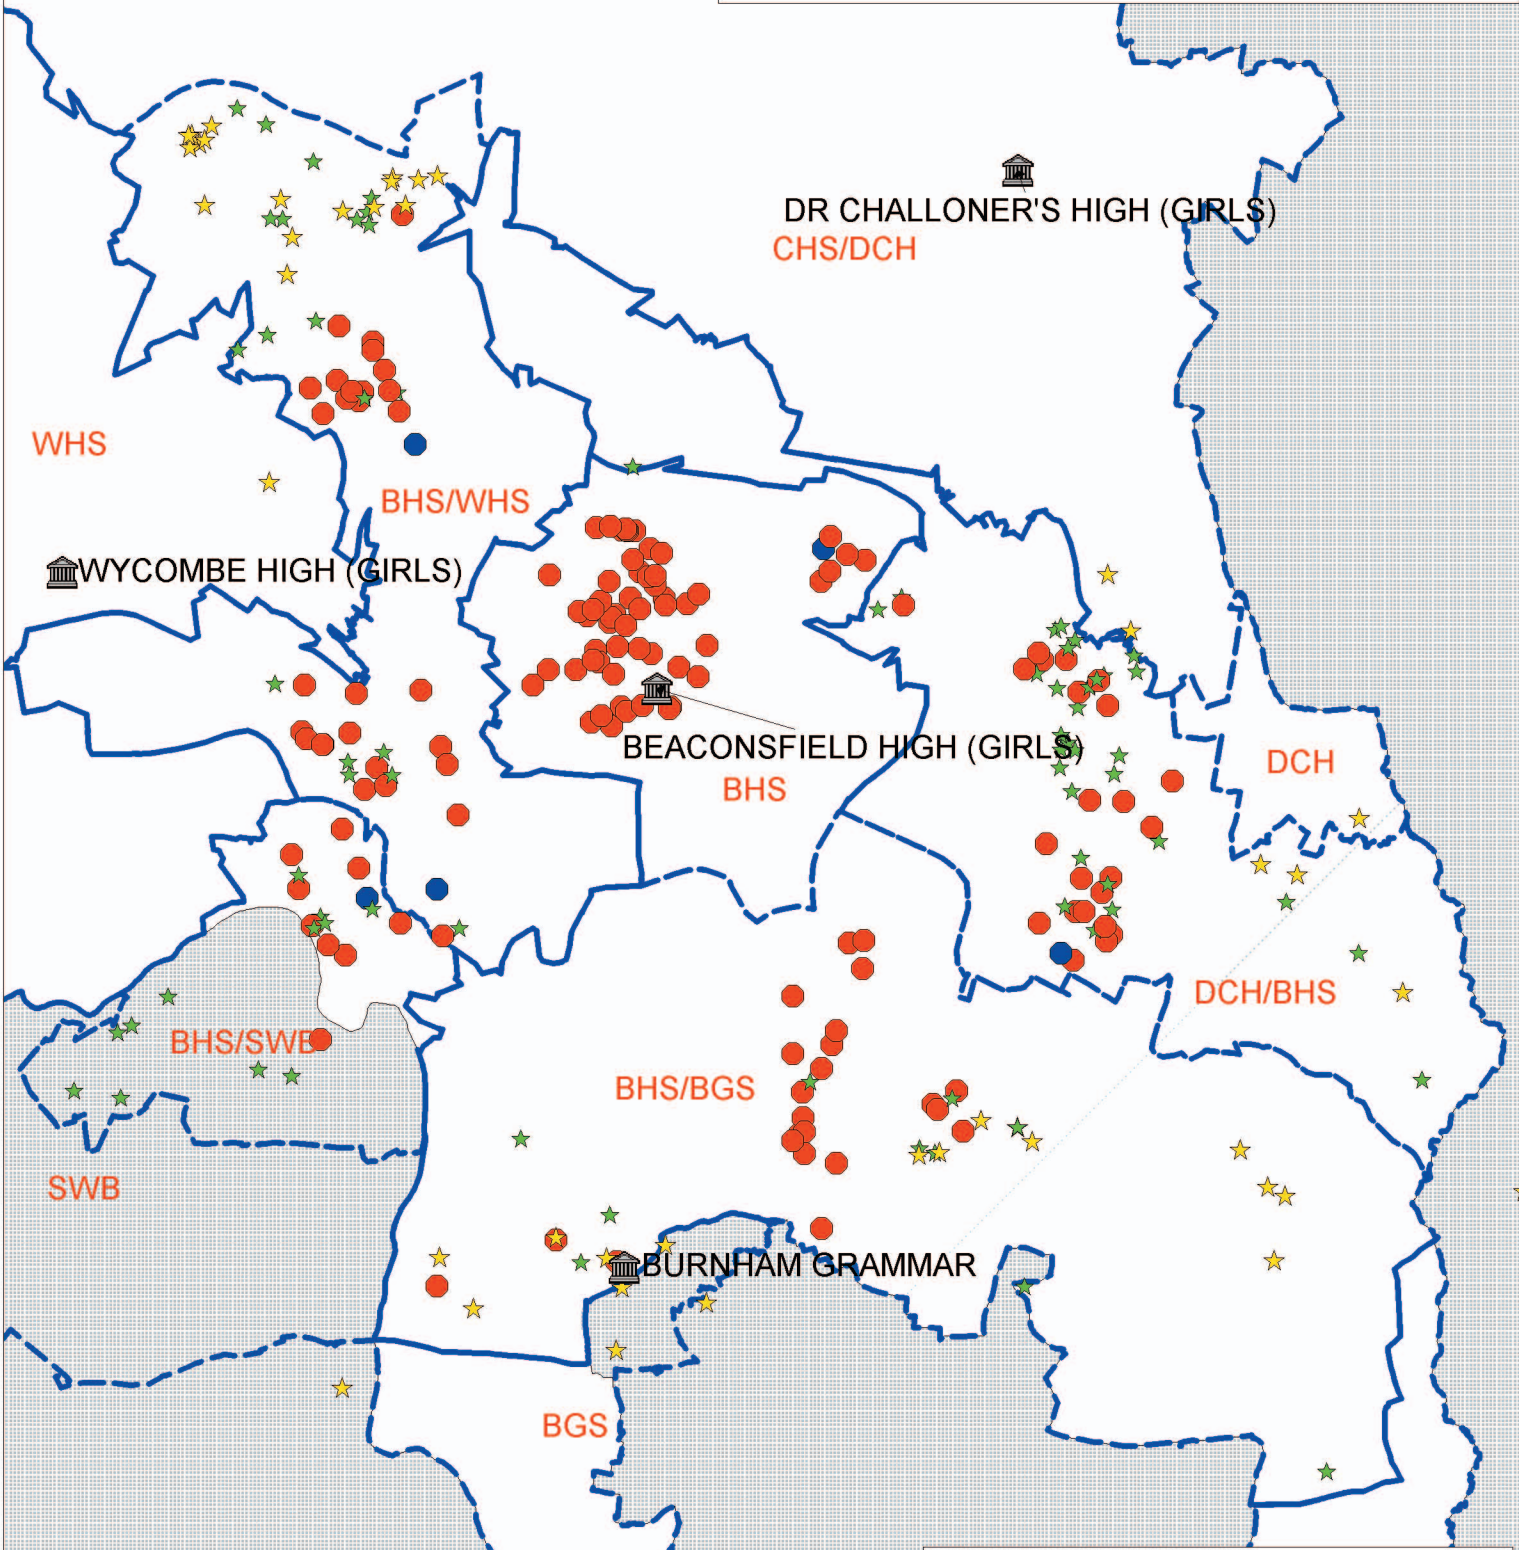

Sept 2005 preference and allocations for Beaconsfield High School

Preference and Allocation for Beaconsfield High School

● 1st Preference and Allocated	(143)
★ 1st Preference but Not Allocated	(44)
● Not 1st Preference but Allocated	(5)
★ Not 1st Preference and Not Allocated	(80)

GRAMMAR SCHOOL CATCHMENT AREAS (GIRLS)
DCH = Dr Challoner's High School
BHS = Beaconsfield High School
WHS = Wycombe High School
SWB = Sir William Borlase's Grammar School
BGS = Burnham Grammar School
CHS = Chesham High School
"/" denotes a shared catchment area